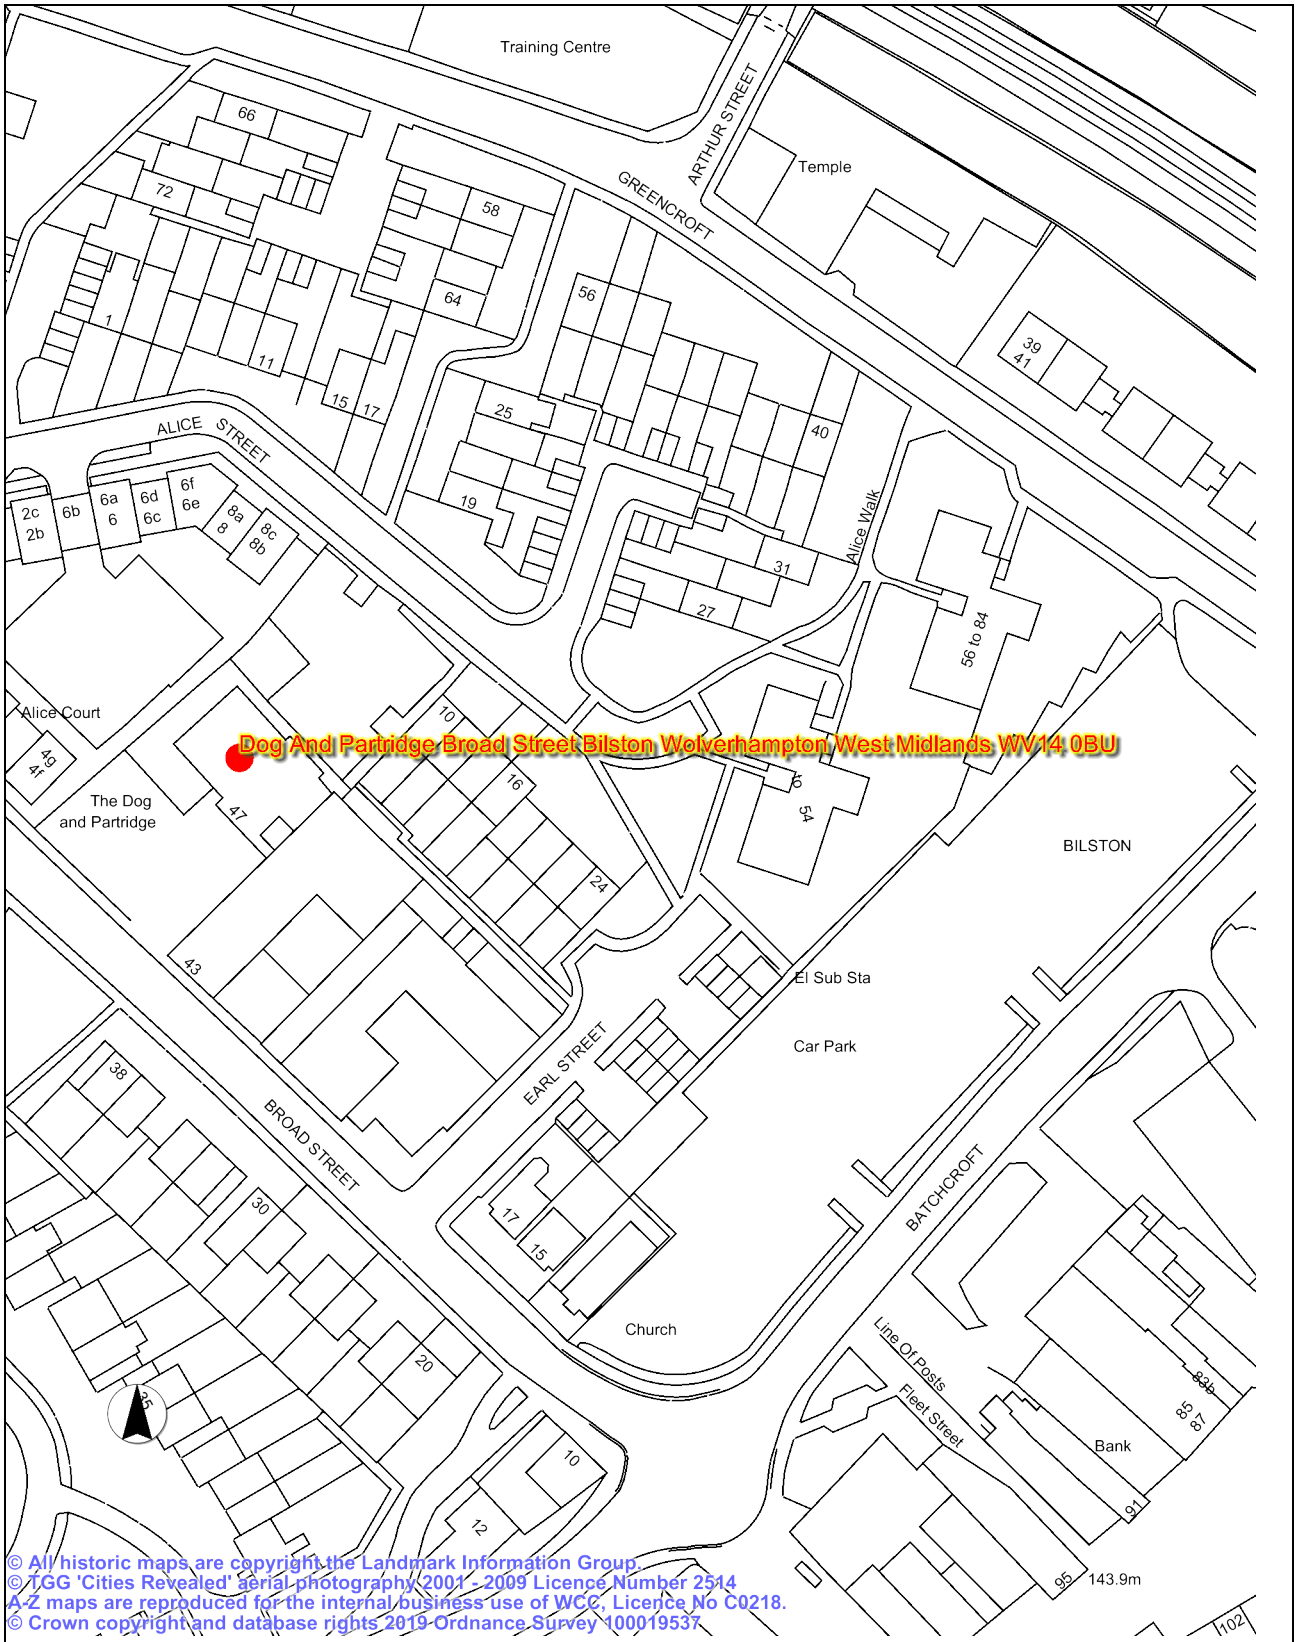

CITY OF
WOLVERHAMPTON
COUNCIL

*Dog and Partridge, Broad Street, Wolverhampton, WV14
0BU*

IMAGINE - Powered by

© All historic maps are copyright the Landmark Information Group.
 © TGG 'Cities Revealed' aerial photography 2001 - 2009 Licence Number 2514
 A-Z maps are reproduced for the internal business use of WCC, Licence No C0218.
 © Crown copyright and database rights 2019 Ordnance Survey 100019537

Asset Management
 Civic Centre
 St Peters Square
 Wolverhampton
 WV1 1RL

Plan Produced 5.7.2019
 Scale 1:1,250